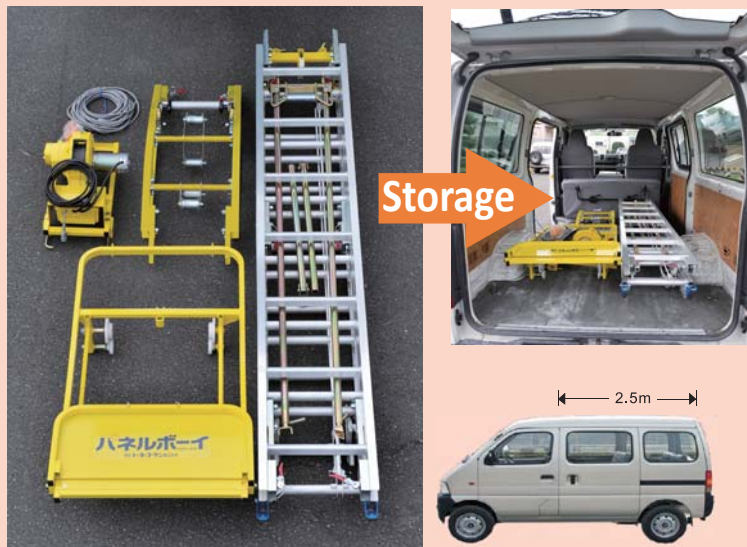

ハネルボーイ PV-MZ4 PANEL BOY®

LIGHT SMALL EASY

THE BEST PARTNER FOR OUTSIDE WORKER

Standard Size
Use for 2 floors height

Extra Option
Extend to 3 floors height

Van or small Truck
All able to carry

Desing by Japan
Made in Japan

Necessities of safe construction height

Carry the heavy stuffs and climb on the ladder is real danger.

Panel Boy provided "Curved Track" system not only reduced the danger of carry the stuff, but also increased convenience for workers.

Different with Traditional Hoist

Light of design, Easy to Separate and Easy to Carry
Any kind of Van and small truck are all able to carry.
(The highest of height is 2500mm).
Using small motor and easy to moving.

Especially design for Solar Energy display carrying

"Curved Track" design, let the panel boy is easy to carry different of roof tile, building materials and tools.

Displays, roof tiles, frames or other different kind of stuffs are all able to carry.