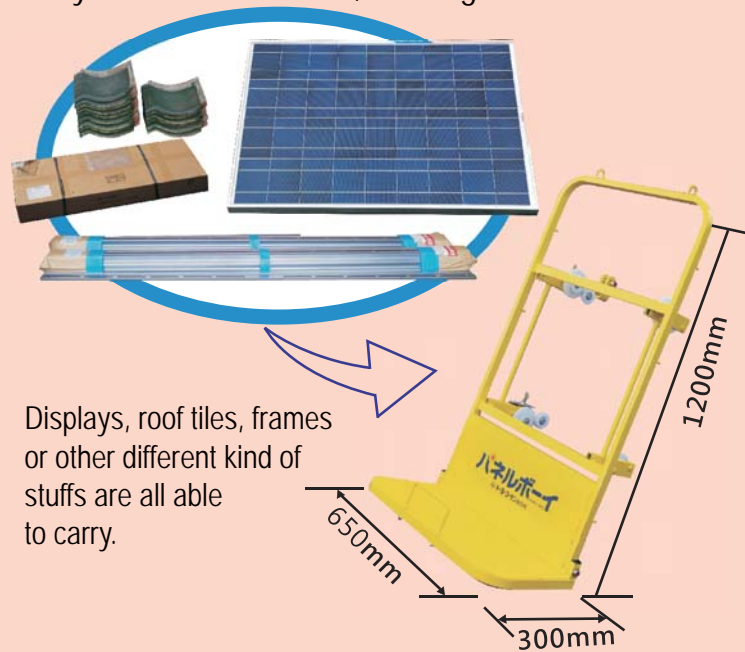

ハネルボーイ PV-MZ4 PANEL BOY®

LIGHT SMALL EASY

THE BEST PARTNER FOR OUTSIDE WORKER

Standard Size
Use for 2 floors height

Extra Option
Extend to 3 floors height

Van or small Truck
All able to carry

Desing by Japan
Made in Japan

Necessities of safe construction height

Carry the heavy stuffs and climb on the ladder is real danger.

Panel Boy provided "Curved Track" system not only reduced the danger of carry the stuff, but also increased convenience for workers.

Different with Traditional Hoist

Light of design, Easy to Separate and Easy to Carry
Any kind of Van and small truck are all able to carry.
(The highest of height is 2500mm).
Using small motor and easy to moving.

Especially design for Solar Energy display carrying

"Curved Track" design, let the panel boy is easy to carry different of roof tile, building materials and tools.

Displays, roof tiles, frames or other different kind of stuffs are all able to carry.